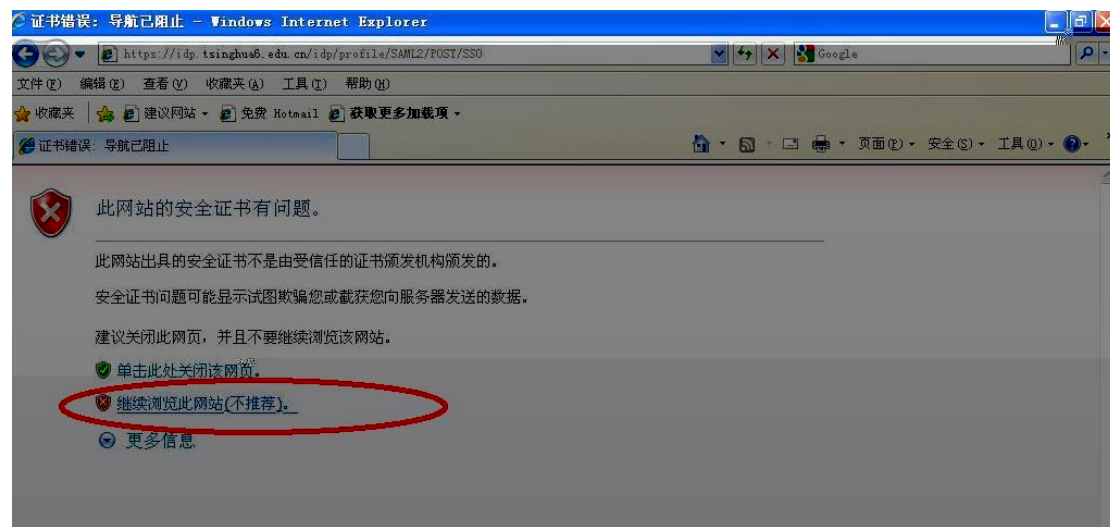

非清华校园网 IP 地址，可以通过 Shibboleth 认证直接访问“EBSCO”数据库，访问方法如下：

1 点击 <http://search.ebscohost.com> ，依次点击“Shibboleth login”

2 在“Select your region or group”中，选择“China CERNET Federation”

点击“Tsinghua University”

Important User Information: Remote access to EBSCO's databases is permitted to patrons of subscribing institutions accessing from remote locations for personal or internal organizational use only. Remote access to EBSCO's databases from non-subscribing institutions is not allowed if the purpose of the use is for commercial gain through cost reduction or avoidance for a non-subscribing institution.

3 如果出现如下页面，请选择“继续浏览此网站”

4 在 <https://idp.tsinghua6.edu.cn> 上输入**证件号**/密码

5 如果您是清华在校合法用户，通过认证后就可以访问“EBSCO”数据库全文了。