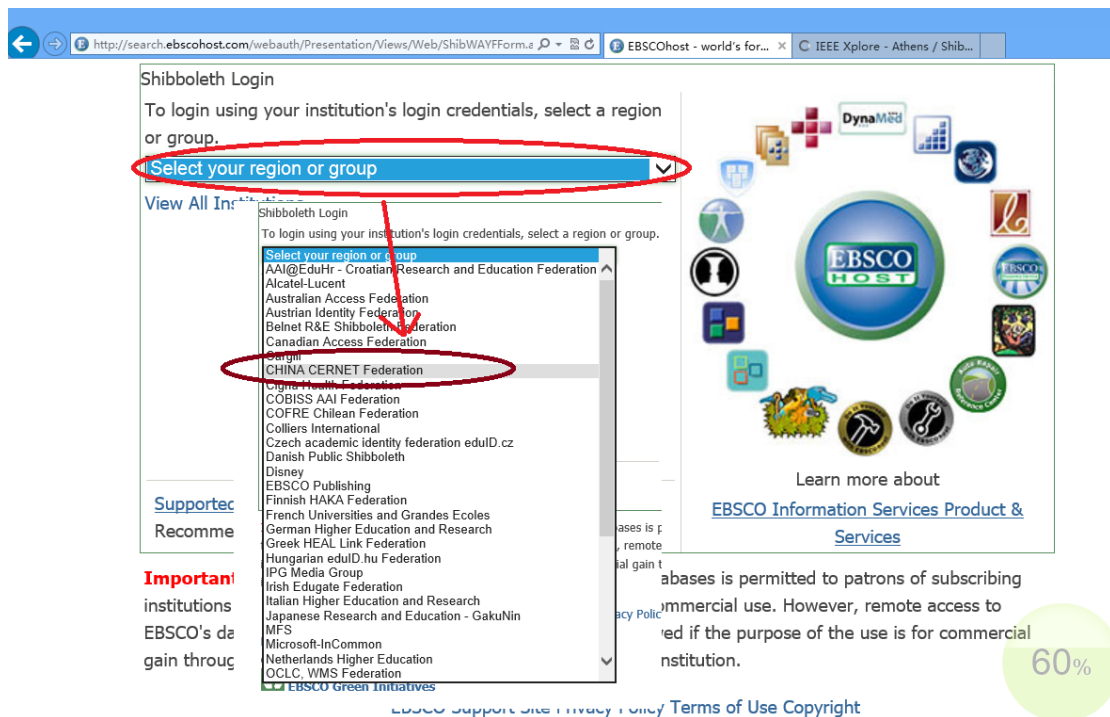

非清华校园网 IP 地址，可以通过 Shibboleth 认证直接访问“EBSCO”数据库，访问方法如下：

1 点击 <http://search.ebscohost.com> ，依次点击“Shibboleth login”

2 在“Select your region or group”中，选择“China CERNET Federation”

点击“Tsinghua University”

Important User Information: Remote access to EBSCO's databases is permitted to patrons of subscribing institutions accessing from remote locations for personal or internal organizational use only. Remote access to EBSCO's databases from non-subscribing institutions is not allowed if the purpose of the use is for commercial gain through cost reduction or avoidance for a non-subscribing institution.

3 如果出现如下页面，请选择“继续浏览此网站”

4 在 <https://idp.tsinghua6.edu.cn> 上输入**证件号**/密码

5 如果您是清华在校合法用户，通过认证后就可以访问“EBSCO”数据库全文了。