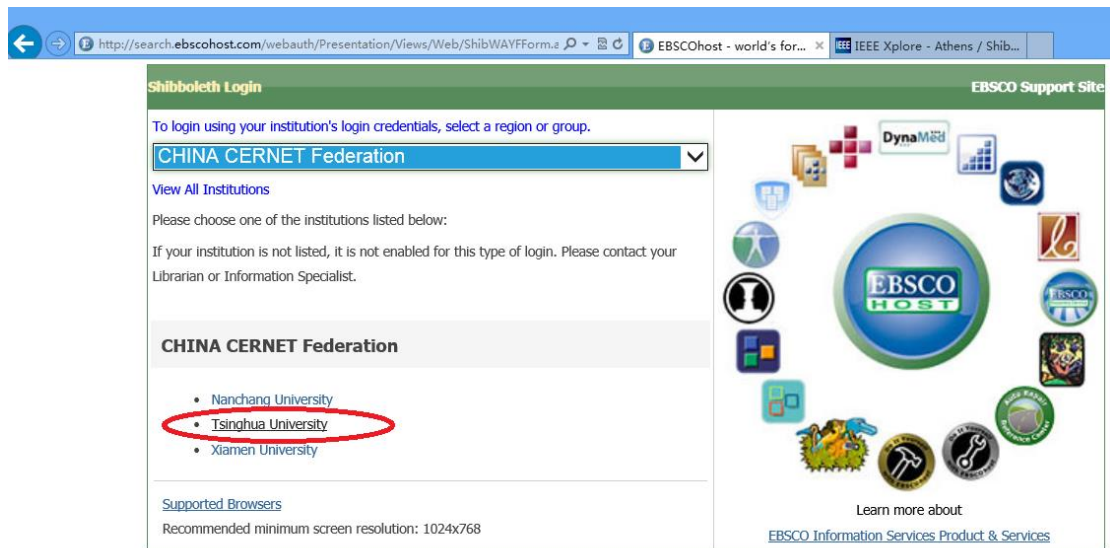

非清华校园网 IP 地址，可以通过 Shibboleth 认证直接访问“EBSCO”数据库，访问方法如下：

1 点击 <http://search.ebscohost.com> ，依次点击“Shibboleth login”

2 在“Select your region or group”中，选择“China CERNET Federation”

点击“Tsinghua University”

Important User Information: Remote access to EBSCO's databases is permitted to patrons of subscribing institutions accessing from remote locations for personal or internal organizational use only. Remote access to EBSCO's databases from non-subscribing institutions is not allowed if the purpose of the use is for commercial gain through cost reduction or avoidance for a non-subscribing institution.

3 如果出现如下页面，请选择“继续浏览此网站”

4 在 <https://idp.tsinghua6.edu.cn> 上输入**证件号**/密码

5 如果您是清华在校合法用户，通过认证后就可以访问“EBSCO”数据库全文了。