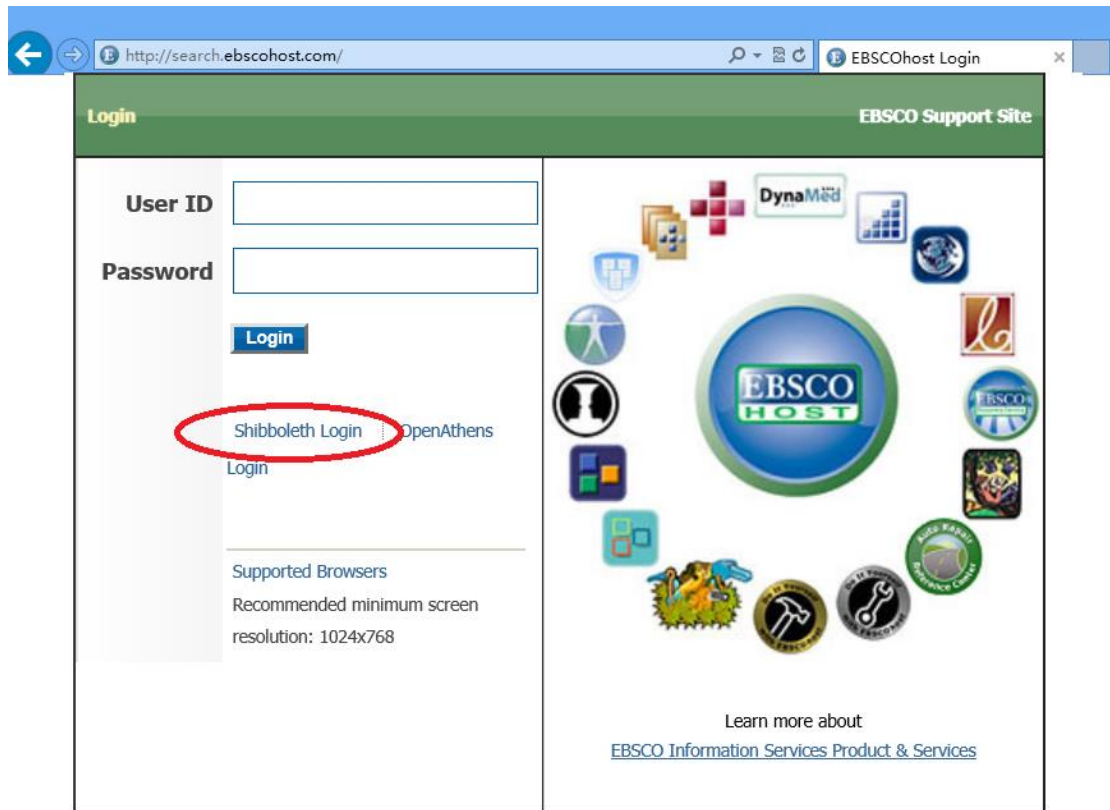

非清华校园网 IP 地址，可以通过 Shibboleth 认证直接访问“EBSCO”数据库，访问方法如下：

1 点击 <http://search.ebscohost.com> ，依次点击“Shibboleth login”

2 在“Select your region or group”中，选择“China CERNET Federation”

点击“Tsinghua University”

Important User Information: Remote access to EBSCO's databases is permitted to patrons of subscribing institutions accessing from remote locations for personal or internal organizational use only. Remote access to EBSCO's databases from non-subscribing institutions is not allowed if the purpose of the use is for commercial gain through cost reduction or avoidance for a non-subscribing institution.

3 如果出现如下页面，请选择“继续浏览此网站”

4 在 <https://idp.tsinghua6.edu.cn> 上输入**证件号**/密码

5 如果您是清华在校合法用户，通过认证后就可以访问“EBSCO”数据库全文了。